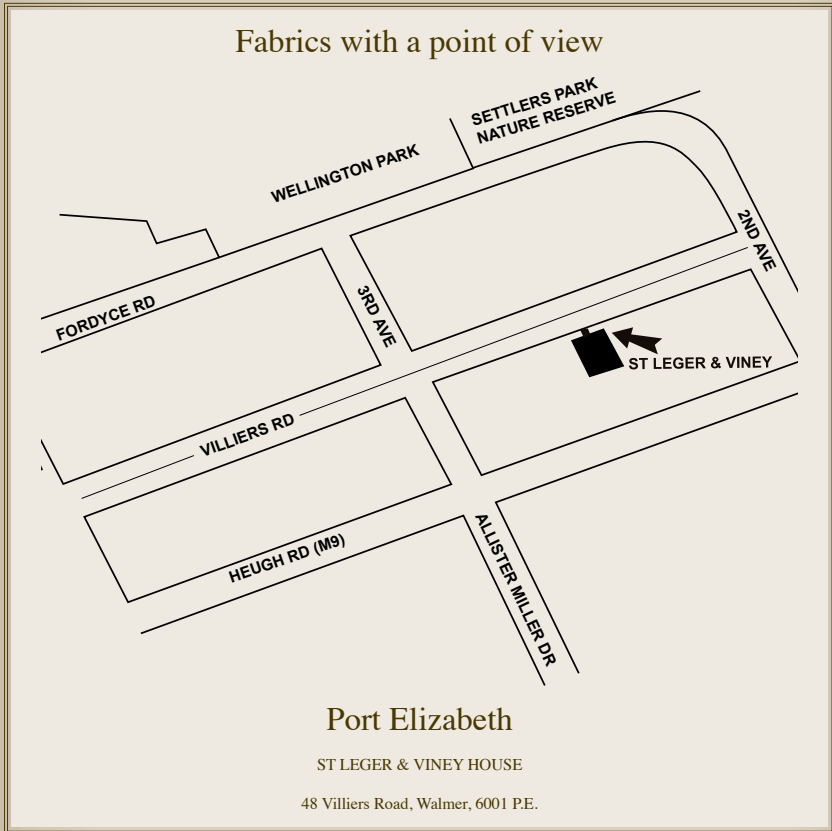

ST LEGER & VINEY

Fabrics with a point of view

Port Elizabeth

ST LEGER & VINEY HOUSE

48 Villiers Road, Walmer, 6001 P.E.

Johannesburg
011 444 6722

Pretoria
012 460 6367

Cape Town
021 462 1811